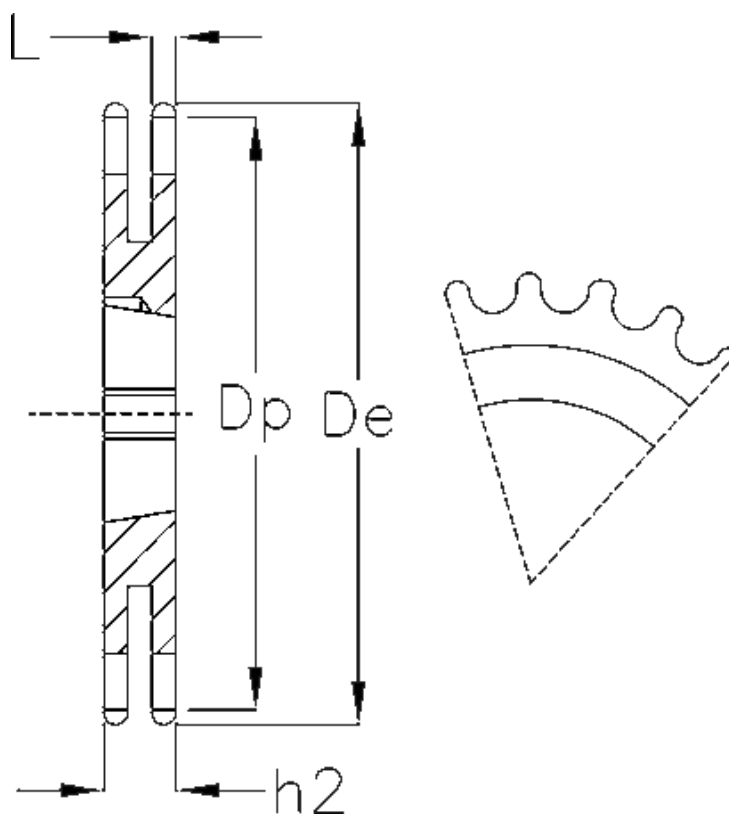

Article number: 616032006013

Description: Taperbored sprocket 10 B-2 Z=13 duplex
for bushing 1108

Measures

Buchse = 1108
C = 1.6
Chain = 10 B-2
Chain size = 5/8" x 3/8"
De = 73
Dp = 66.32
H = 25.5
h2 = 25.5

Material = Stål
Number of teeth = 13